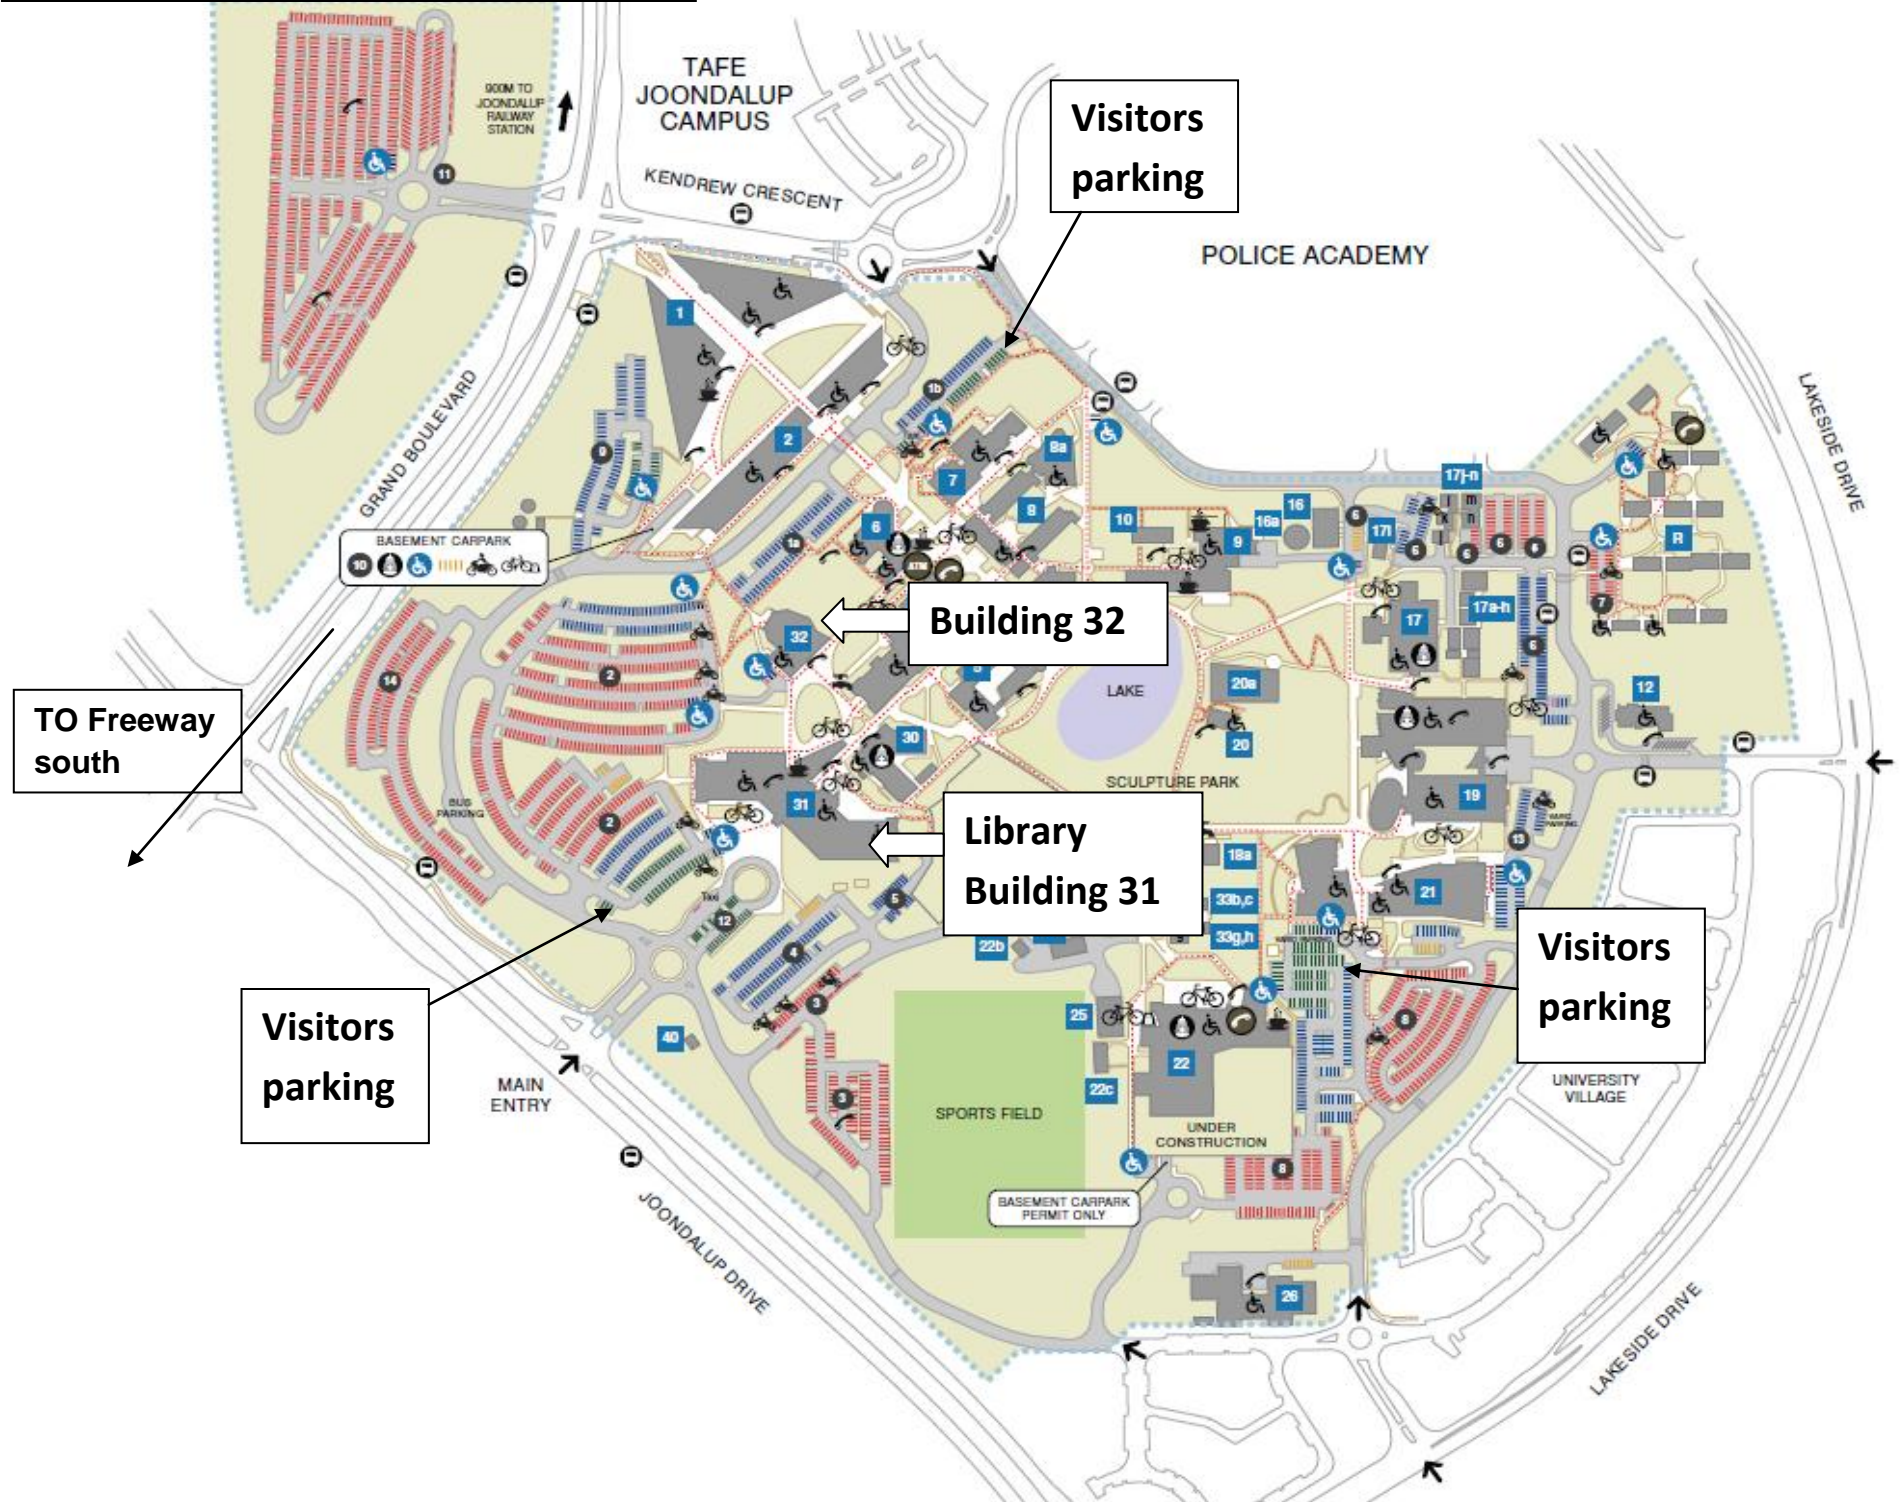

### **Parking information**

Holders of Curtin & Murdoch parking permits may park in student parking (red zone)

---

## **Program**

9.30	<i>Welcome</i>	Maureen Couacaud Edith Cowan University Library
9.40	<i>What is WISE anyway?</i>	Con Wiebrands ECU Library
9.50	<i>The role of the librarian in supporting formal and informal learning at University</i> Q&A	Rob Phillips Murdoch University
10.30	Morning Tea	
11.15	<i>The rise and fall of the ALTC Exchange: lessons learnt from an official online networking site</i> Q&A	Rob Phillips Murdoch University
12.00	Optional tour of the Library afterwards.	

# Edith Cowan University, Joondalup

Visitors parking

Building 32

Library Building 31

Visitors parking

Visitors parking

TO Freeway south